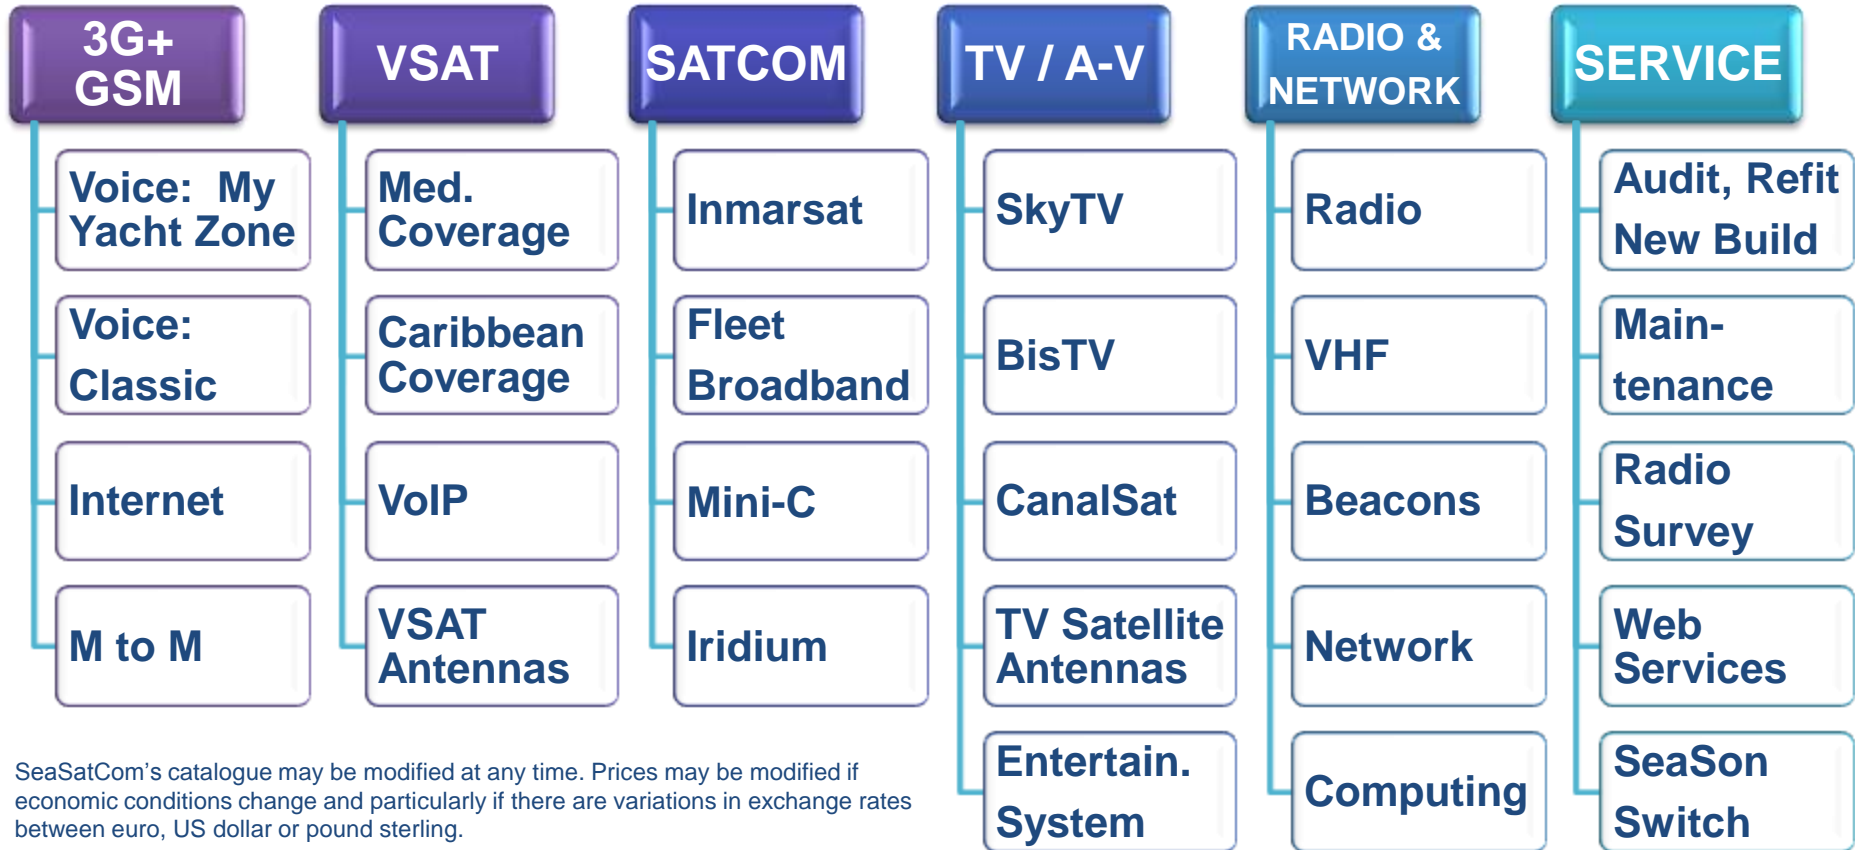

SeaSatCom®
Telecom & TV for yachts

SeaSatCom Portfolio

INTERNET, TELEPHONE & TELEVISION for YACHTS

SeaSatCom's catalogue may be modified at any time. Prices may be modified if economic conditions change and particularly if there are variations in exchange rates between euro, US dollar or pound sterling.

All prices are excluding VAT unless stated otherwise

21-Jan-11

N° 2

© SeaSatCom