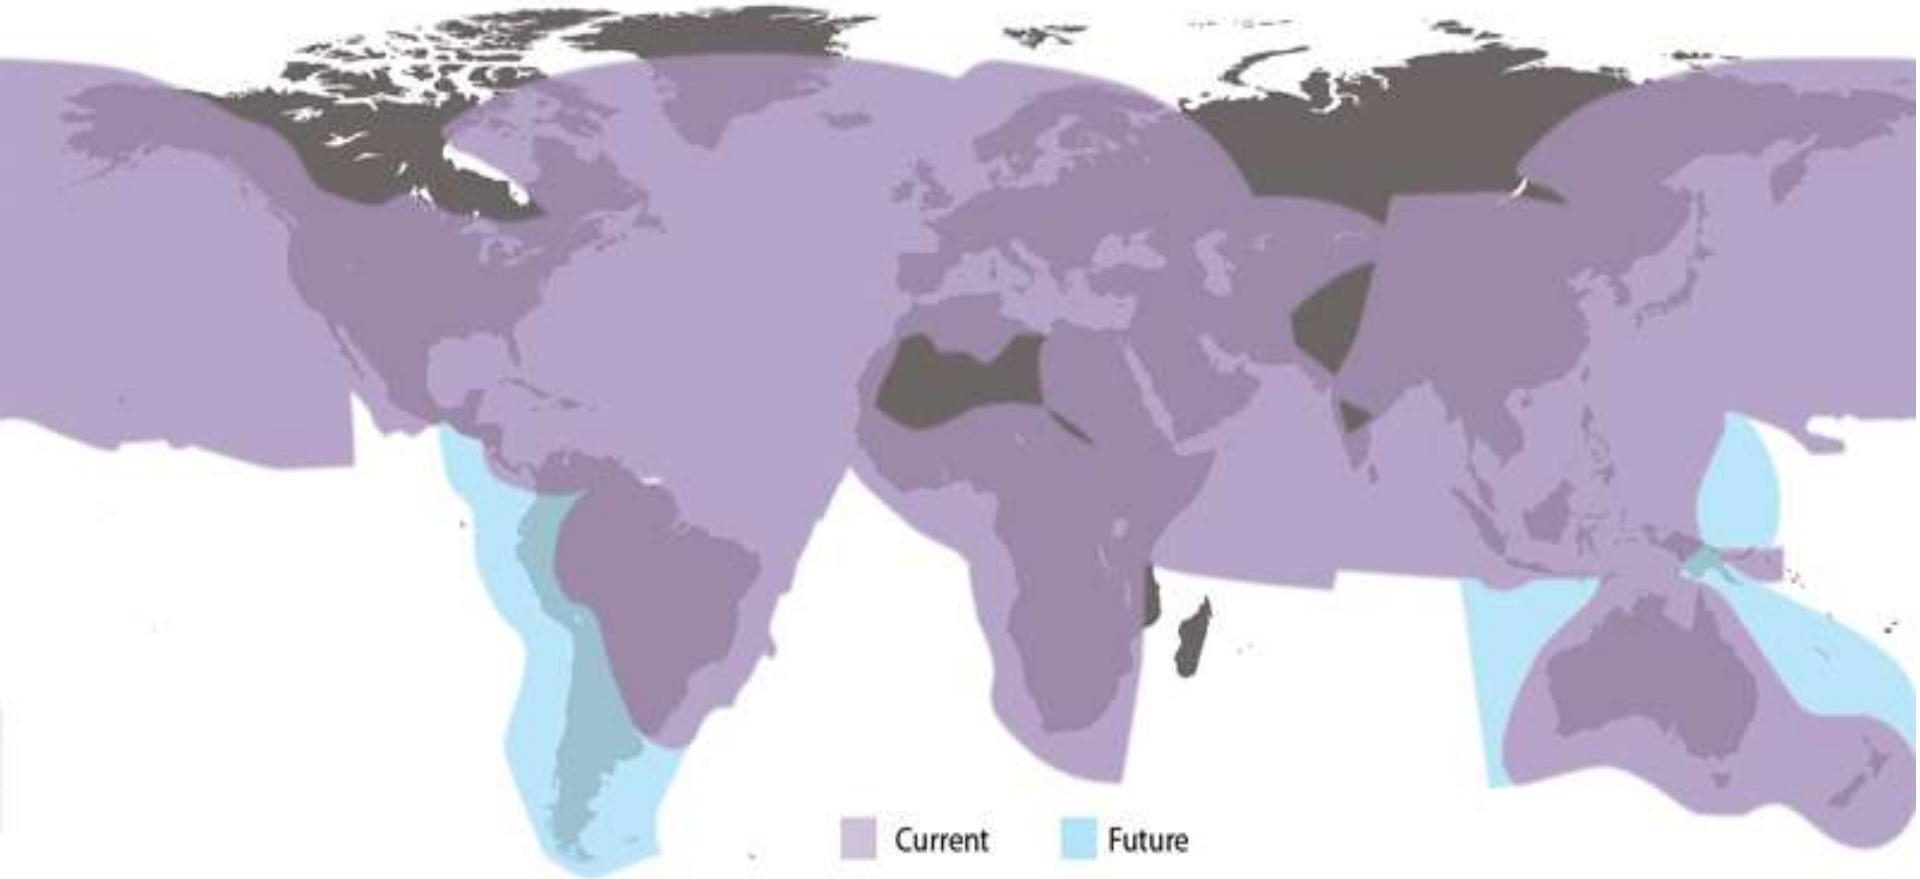

SeaSatCom®
Telecom & TV for yachts

2. VSAT

Sailor 700 coverage