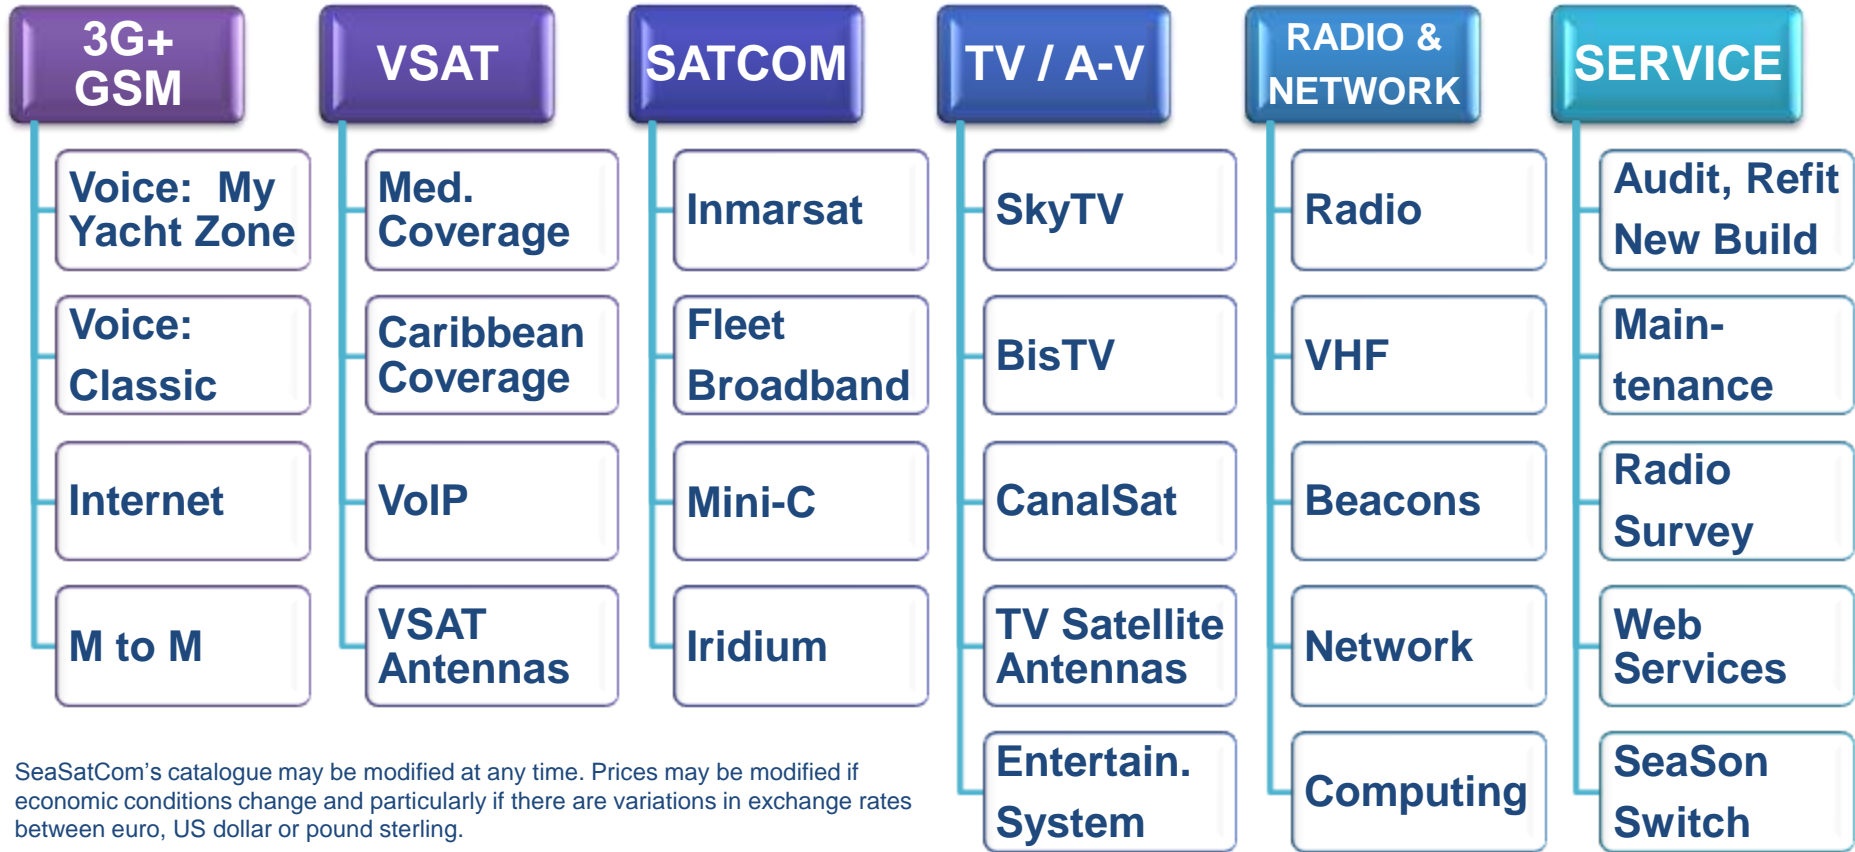

SeaSatCom®
Telecom & TV for yachts

SeaSatCom Portfolio

INTERNET, TELEPHONE & TELEVISION for YACHTS

SeaSatCom's catalogue may be modified at any time. Prices may be modified if economic conditions change and particularly if there are variations in exchange rates between euro, US dollar or pound sterling.

All prices are excluding VAT unless stated otherwise

21-Jan-11

N° 2

© SeaSatCom