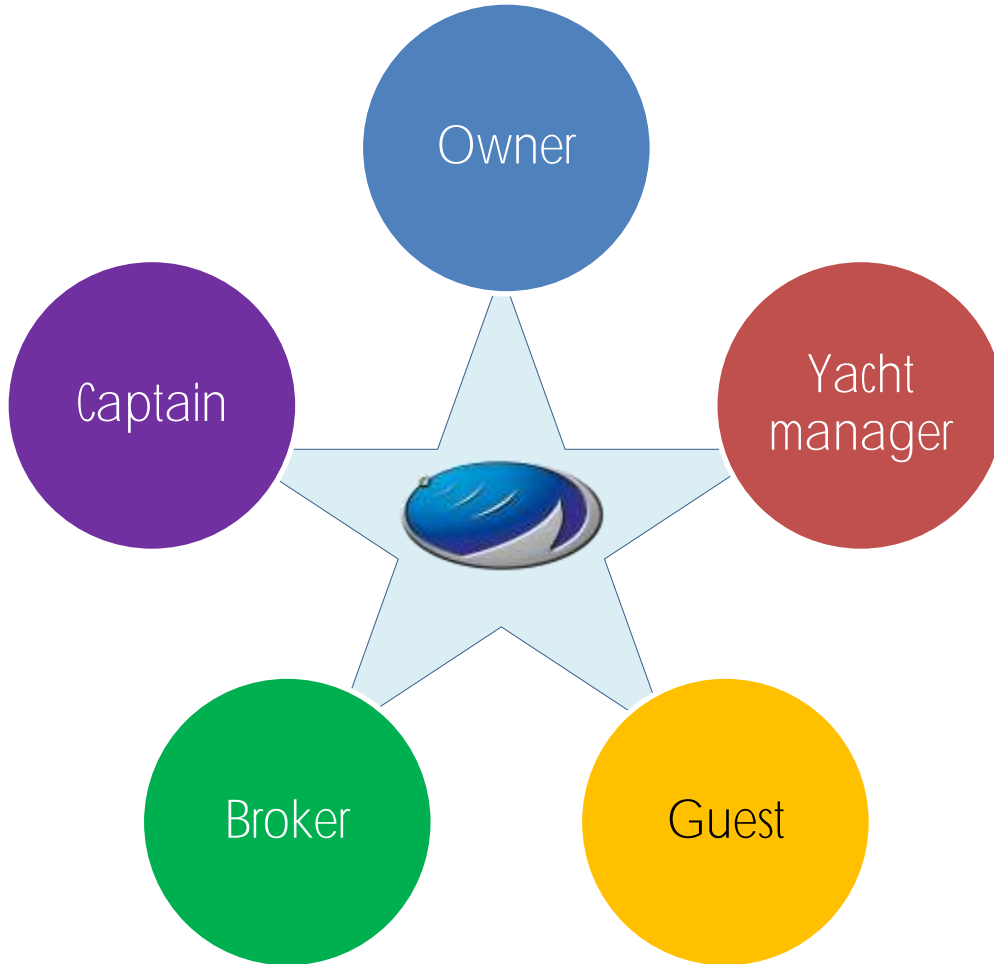

SeaSatCom®

Telecom & TV for yachts

Why SeaSatCom?

Understanding

& Servicing

all our

Customers

sales@seasatcom.com - +33 489 730 132