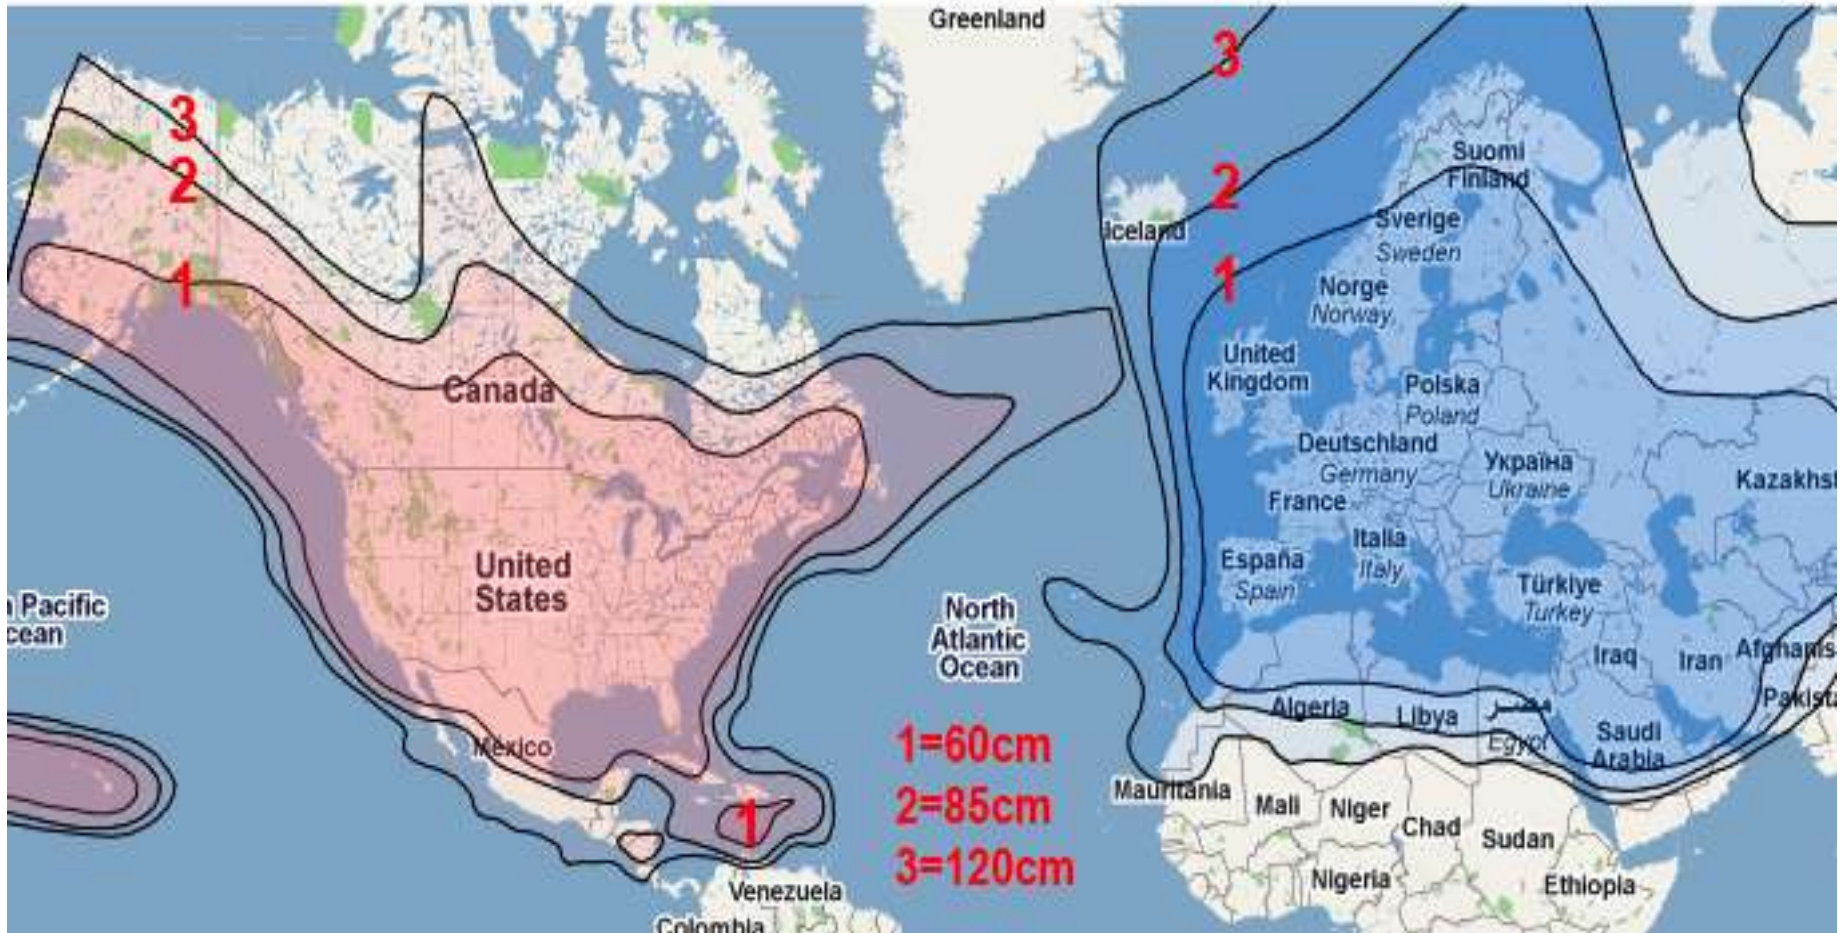

All prices are excluding VAT unless stated otherwise

21-Jan-11

N° 2

© SeaSatCom

SeaSatCom®
Telecom & TV for yachts

2. VSAT Coverage

Intelsat G 19 ; 97° West

Eutelsat W2A ; 10° East